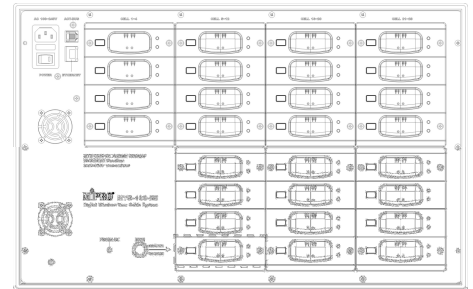

MTG-100C-28 28-Slot Storage and Charger Carry Case

Key Features

- The protective case provides a convenient way to charge, carry and store your entire system.
- Quick-charge in less than 4 hours.
- Each charging slot has separate "red" charging and "green" ready indicator.
- Innovative "Sync" button for automatic frequency synchronization from master to all MTG-100R receivers and MTG-100T transmitters.
- Built-in certified 100~250V AC switching power supply with well-vented design.
- Organizes 24 earphones and 2 headset microphone neatly in one case.

Related

MTG-100R	Digital Portable Receiver
MTG-100T	Digital Portable Transmitter

Technical Specifications

Charge Systems	28 (portable receivers and transmitters)
Charge Time	<4 hours
Max. Power	80W
Consumption	
Dimensions	530(W)x190(H)x330(D)mm / 20.9(W)x7.5(H)x13(D)"
Weight	<9kg / 20lbs
Ethernet Networking Interface	Yes
ACT-BUS static IP set up interface	Yes